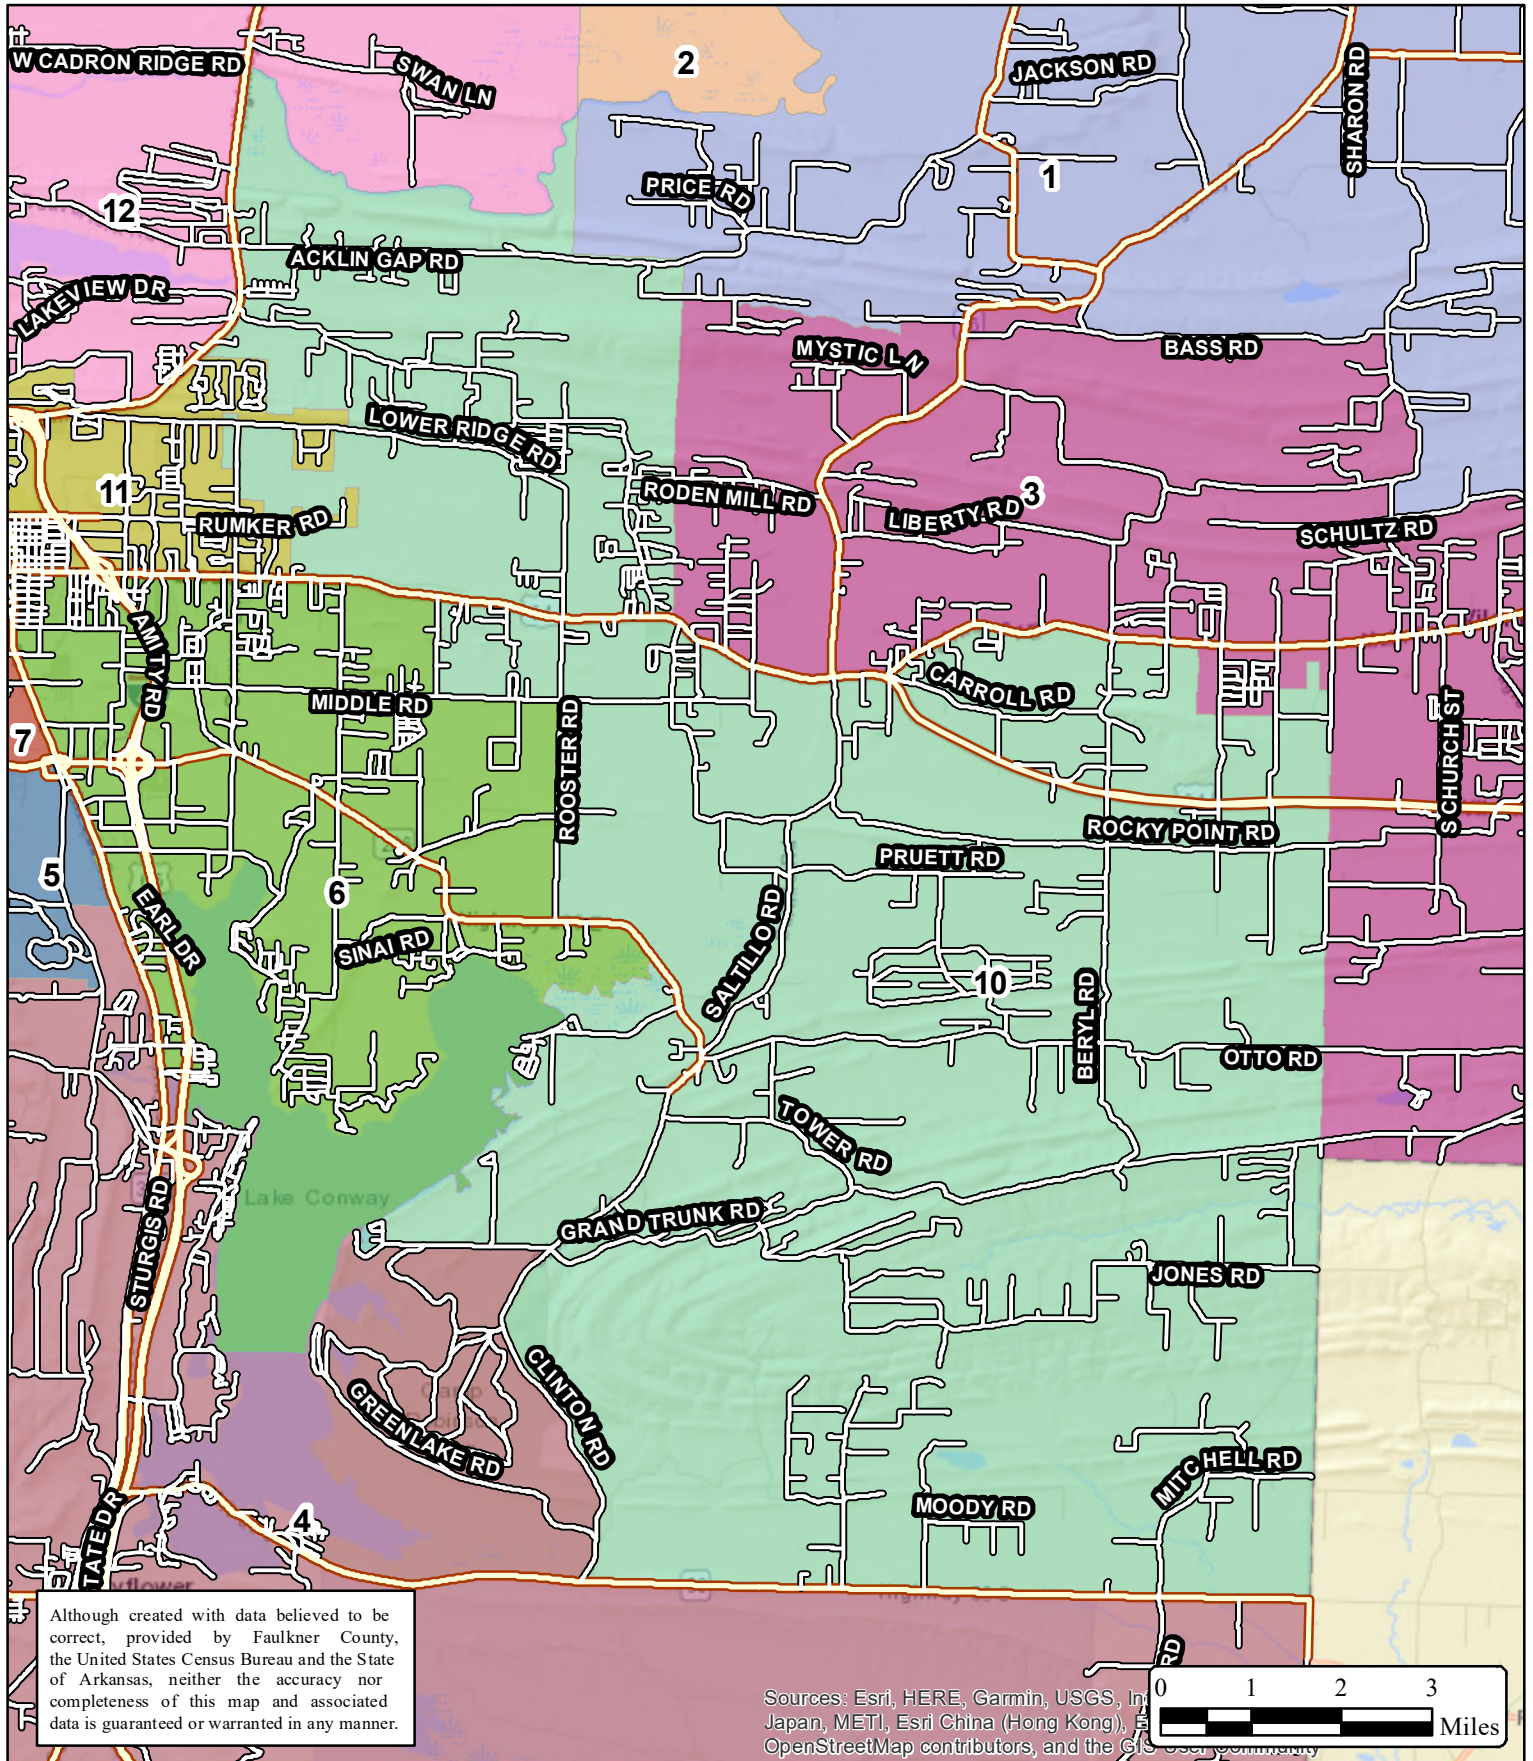

Faulkner County

Justice of the Peace District 10
Map Created: December 27, 2021

Although created with data believed to be correct, provided by Faulkner County, the United States Census Bureau and the State of Arkansas, neither the accuracy nor completeness of this map and associated data is guaranteed or warranted in any manner.

Sources: Esri, HERE, Garmin, USGS, Intel, Japan, METI, Esri China (Hong Kong), Swatchx, OpenStreetMap contributors, and the GIS User Community