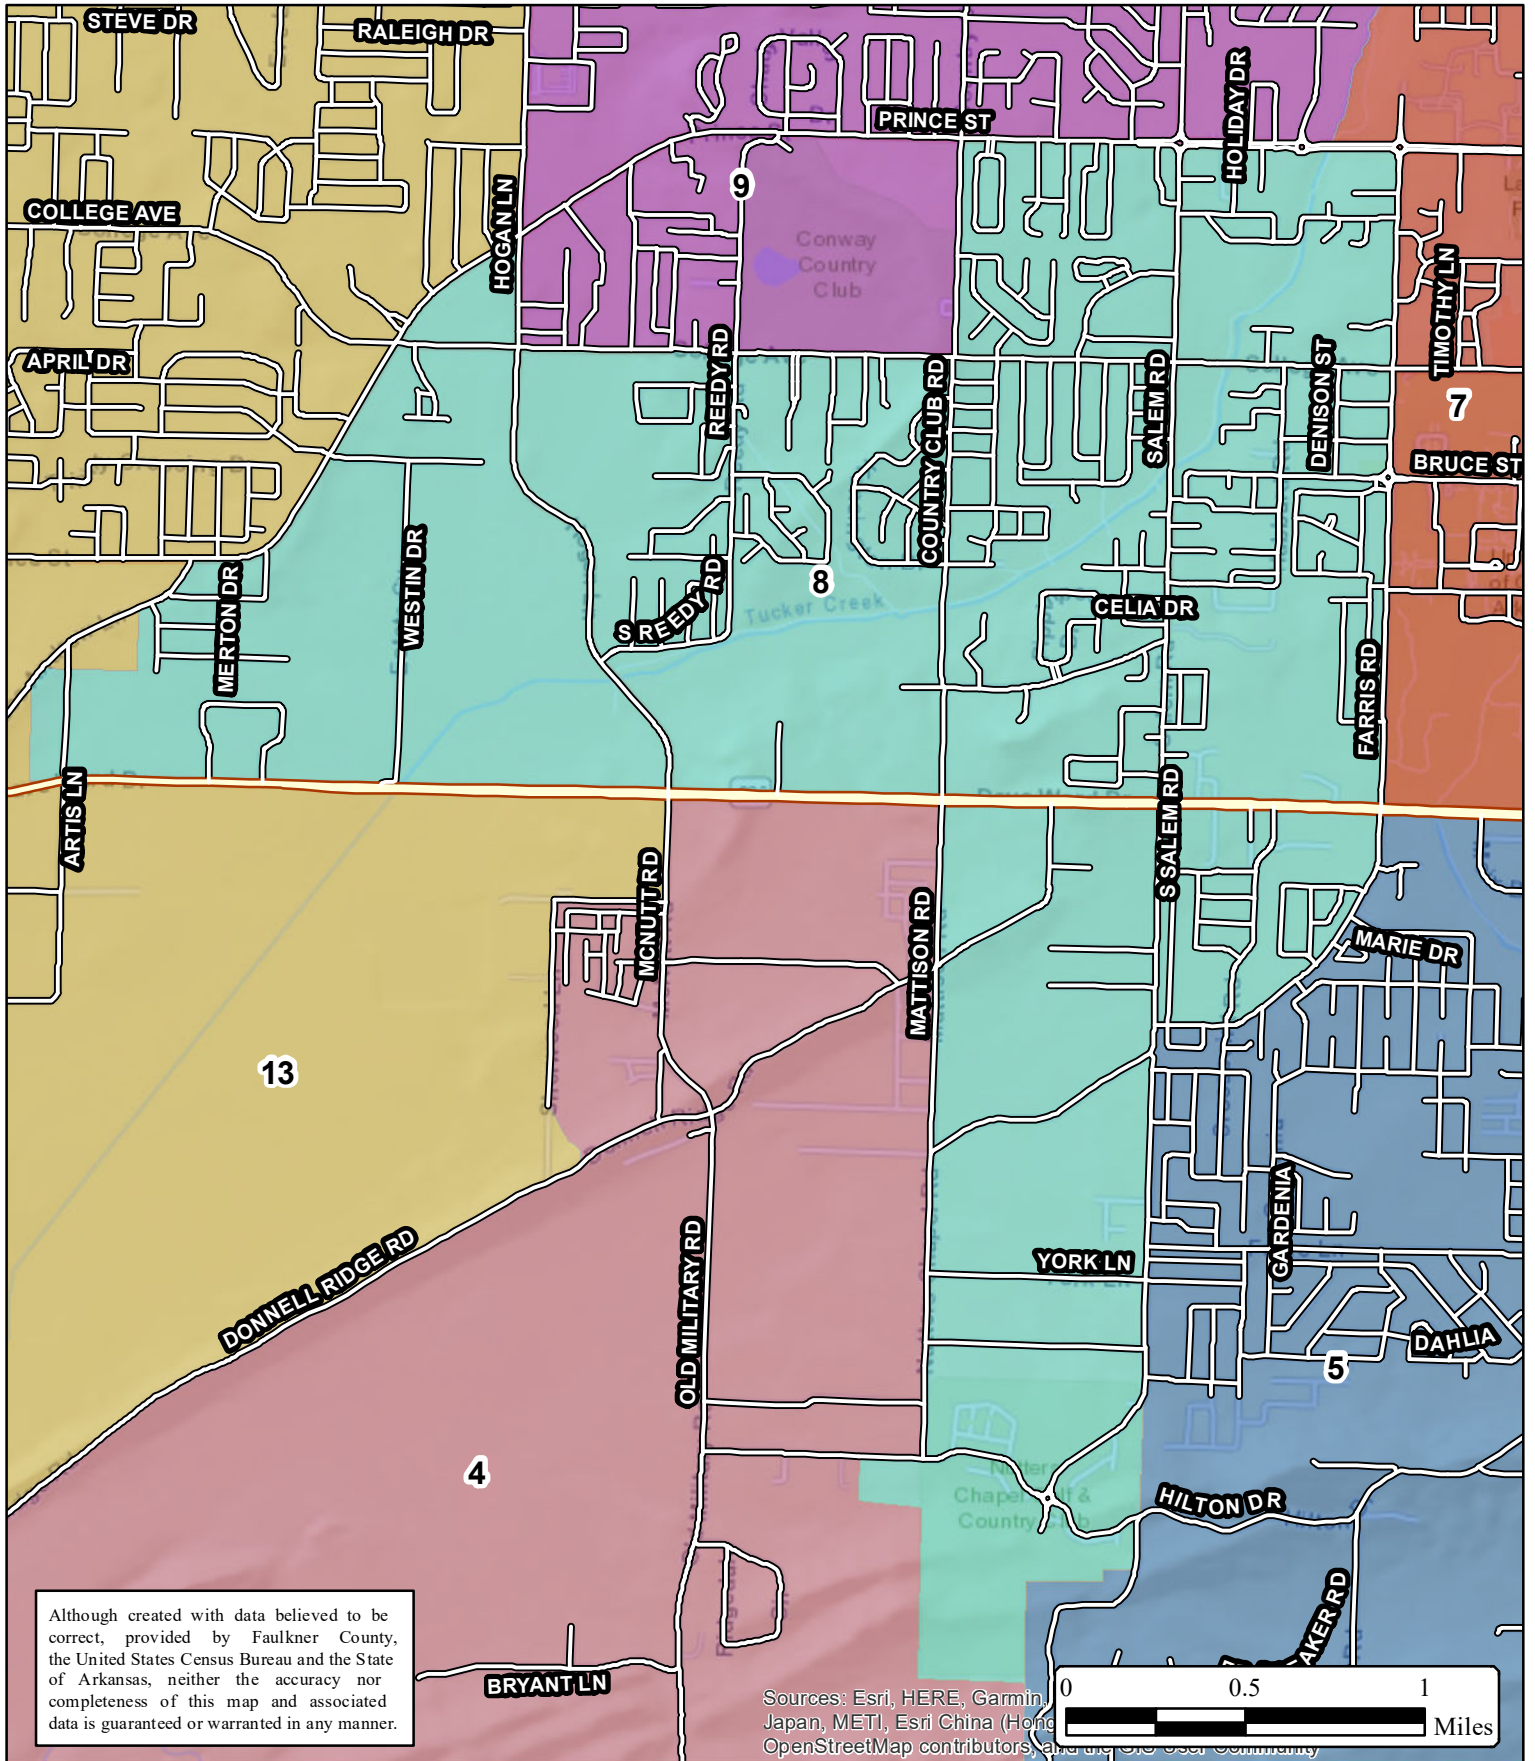

Faulkner County

Justice of the Peace District 8

Map Created: December 27, 2021

Although created with data believed to be correct, provided by Faulkner County, the United States Census Bureau and the State of Arkansas, neither the accuracy nor completeness of this map and associated data is guaranteed or warranted in any manner.

Sources: Esri, HERE, Garmin, Japan, METI, Esri China (Hong Kong), Swatch, Bing, OpenStreetMap contributors, and the GIS User Community