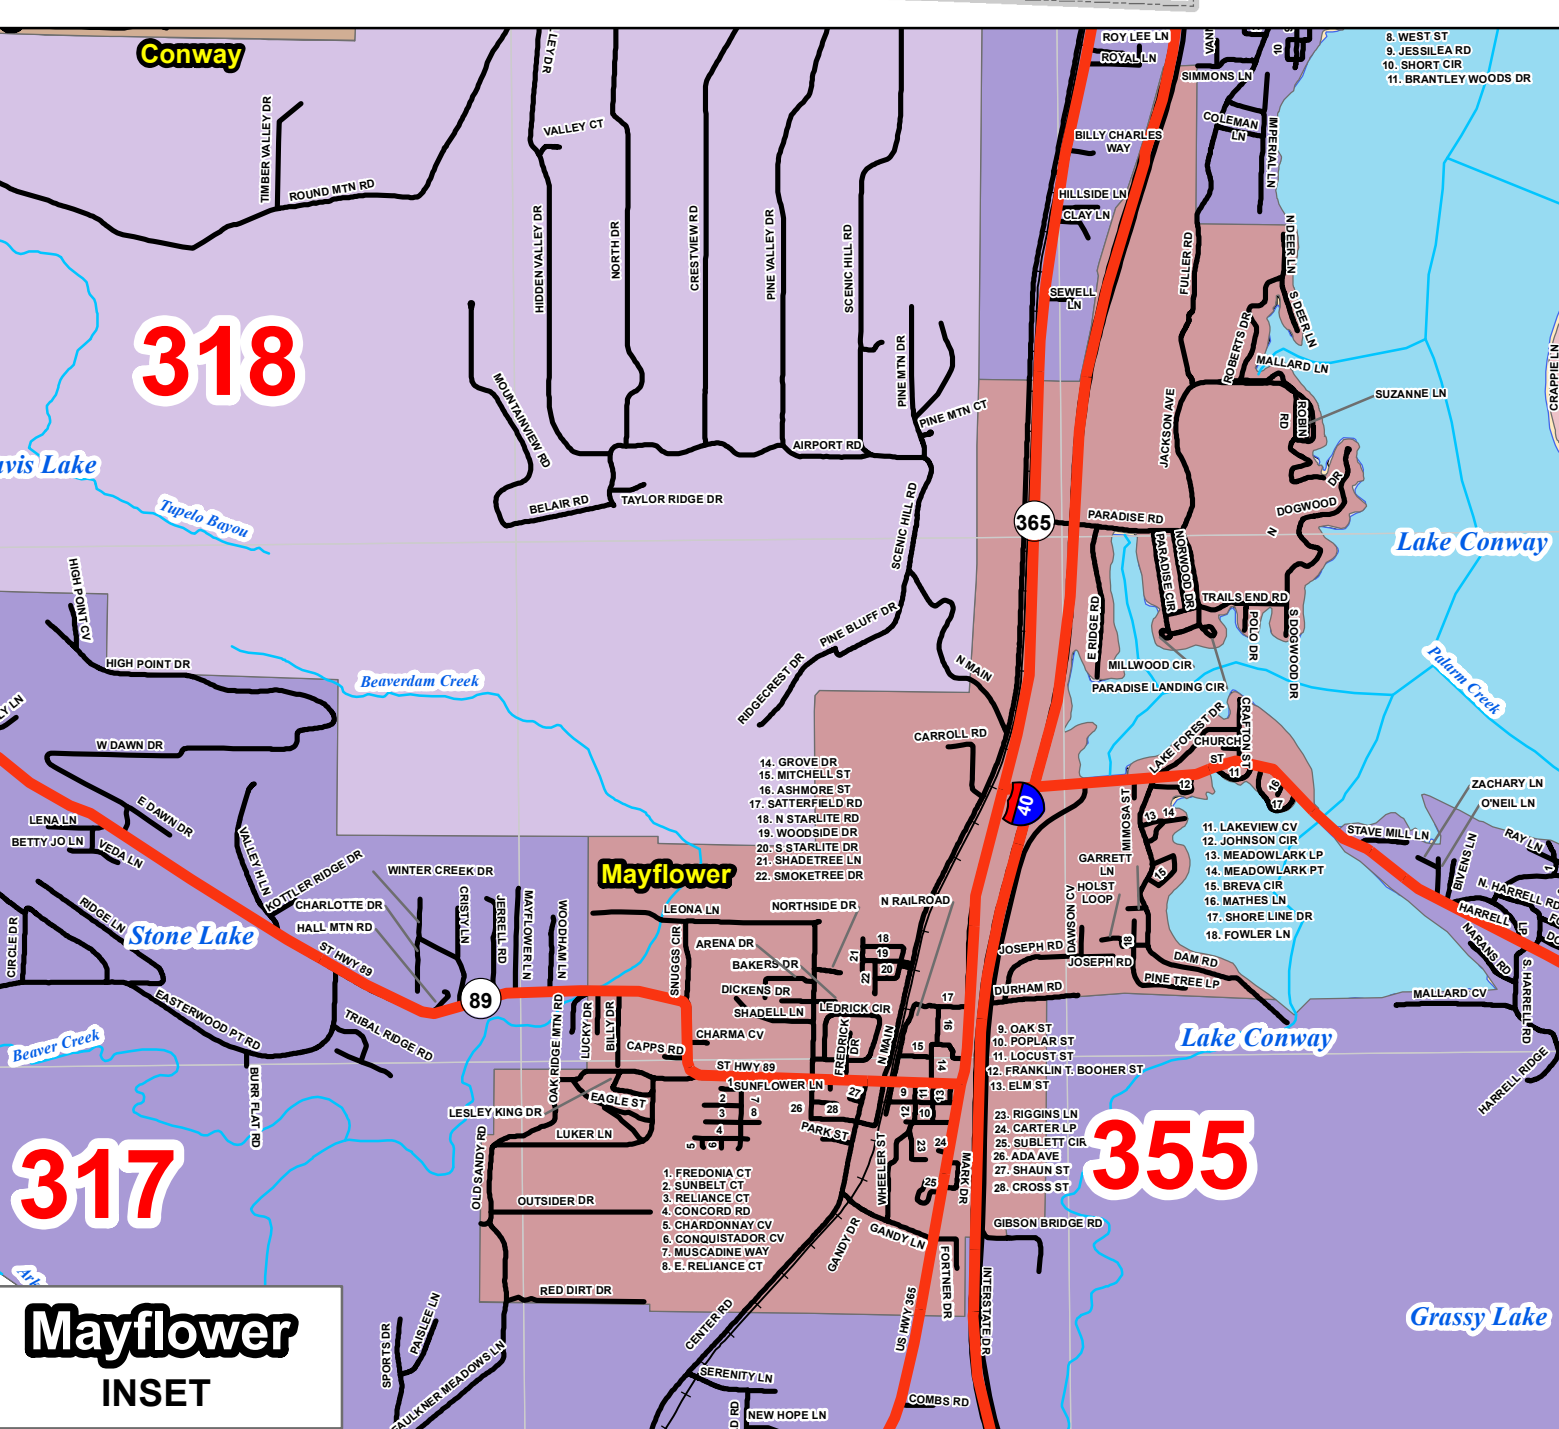

Faulkner County, Arkansas
County Wall Map
Updated June 2022

1 Inch Equals One Mile

0 1 2 4 6 8 Miles

Legend

- OneMap_GDB.DBO CountyBoundaries
- Highway System
- Railroad
- Street Centerline
- Creeks
- River
- Faulkner City Limits
- City Limits

Created By:
Faulkner County
Office of Emergency Management
801 Locust St
Conway, AR 72034
PHONE: 501-450-4935
EMAIL: oem@oem911.net
WEBSITE: www.oem911.net