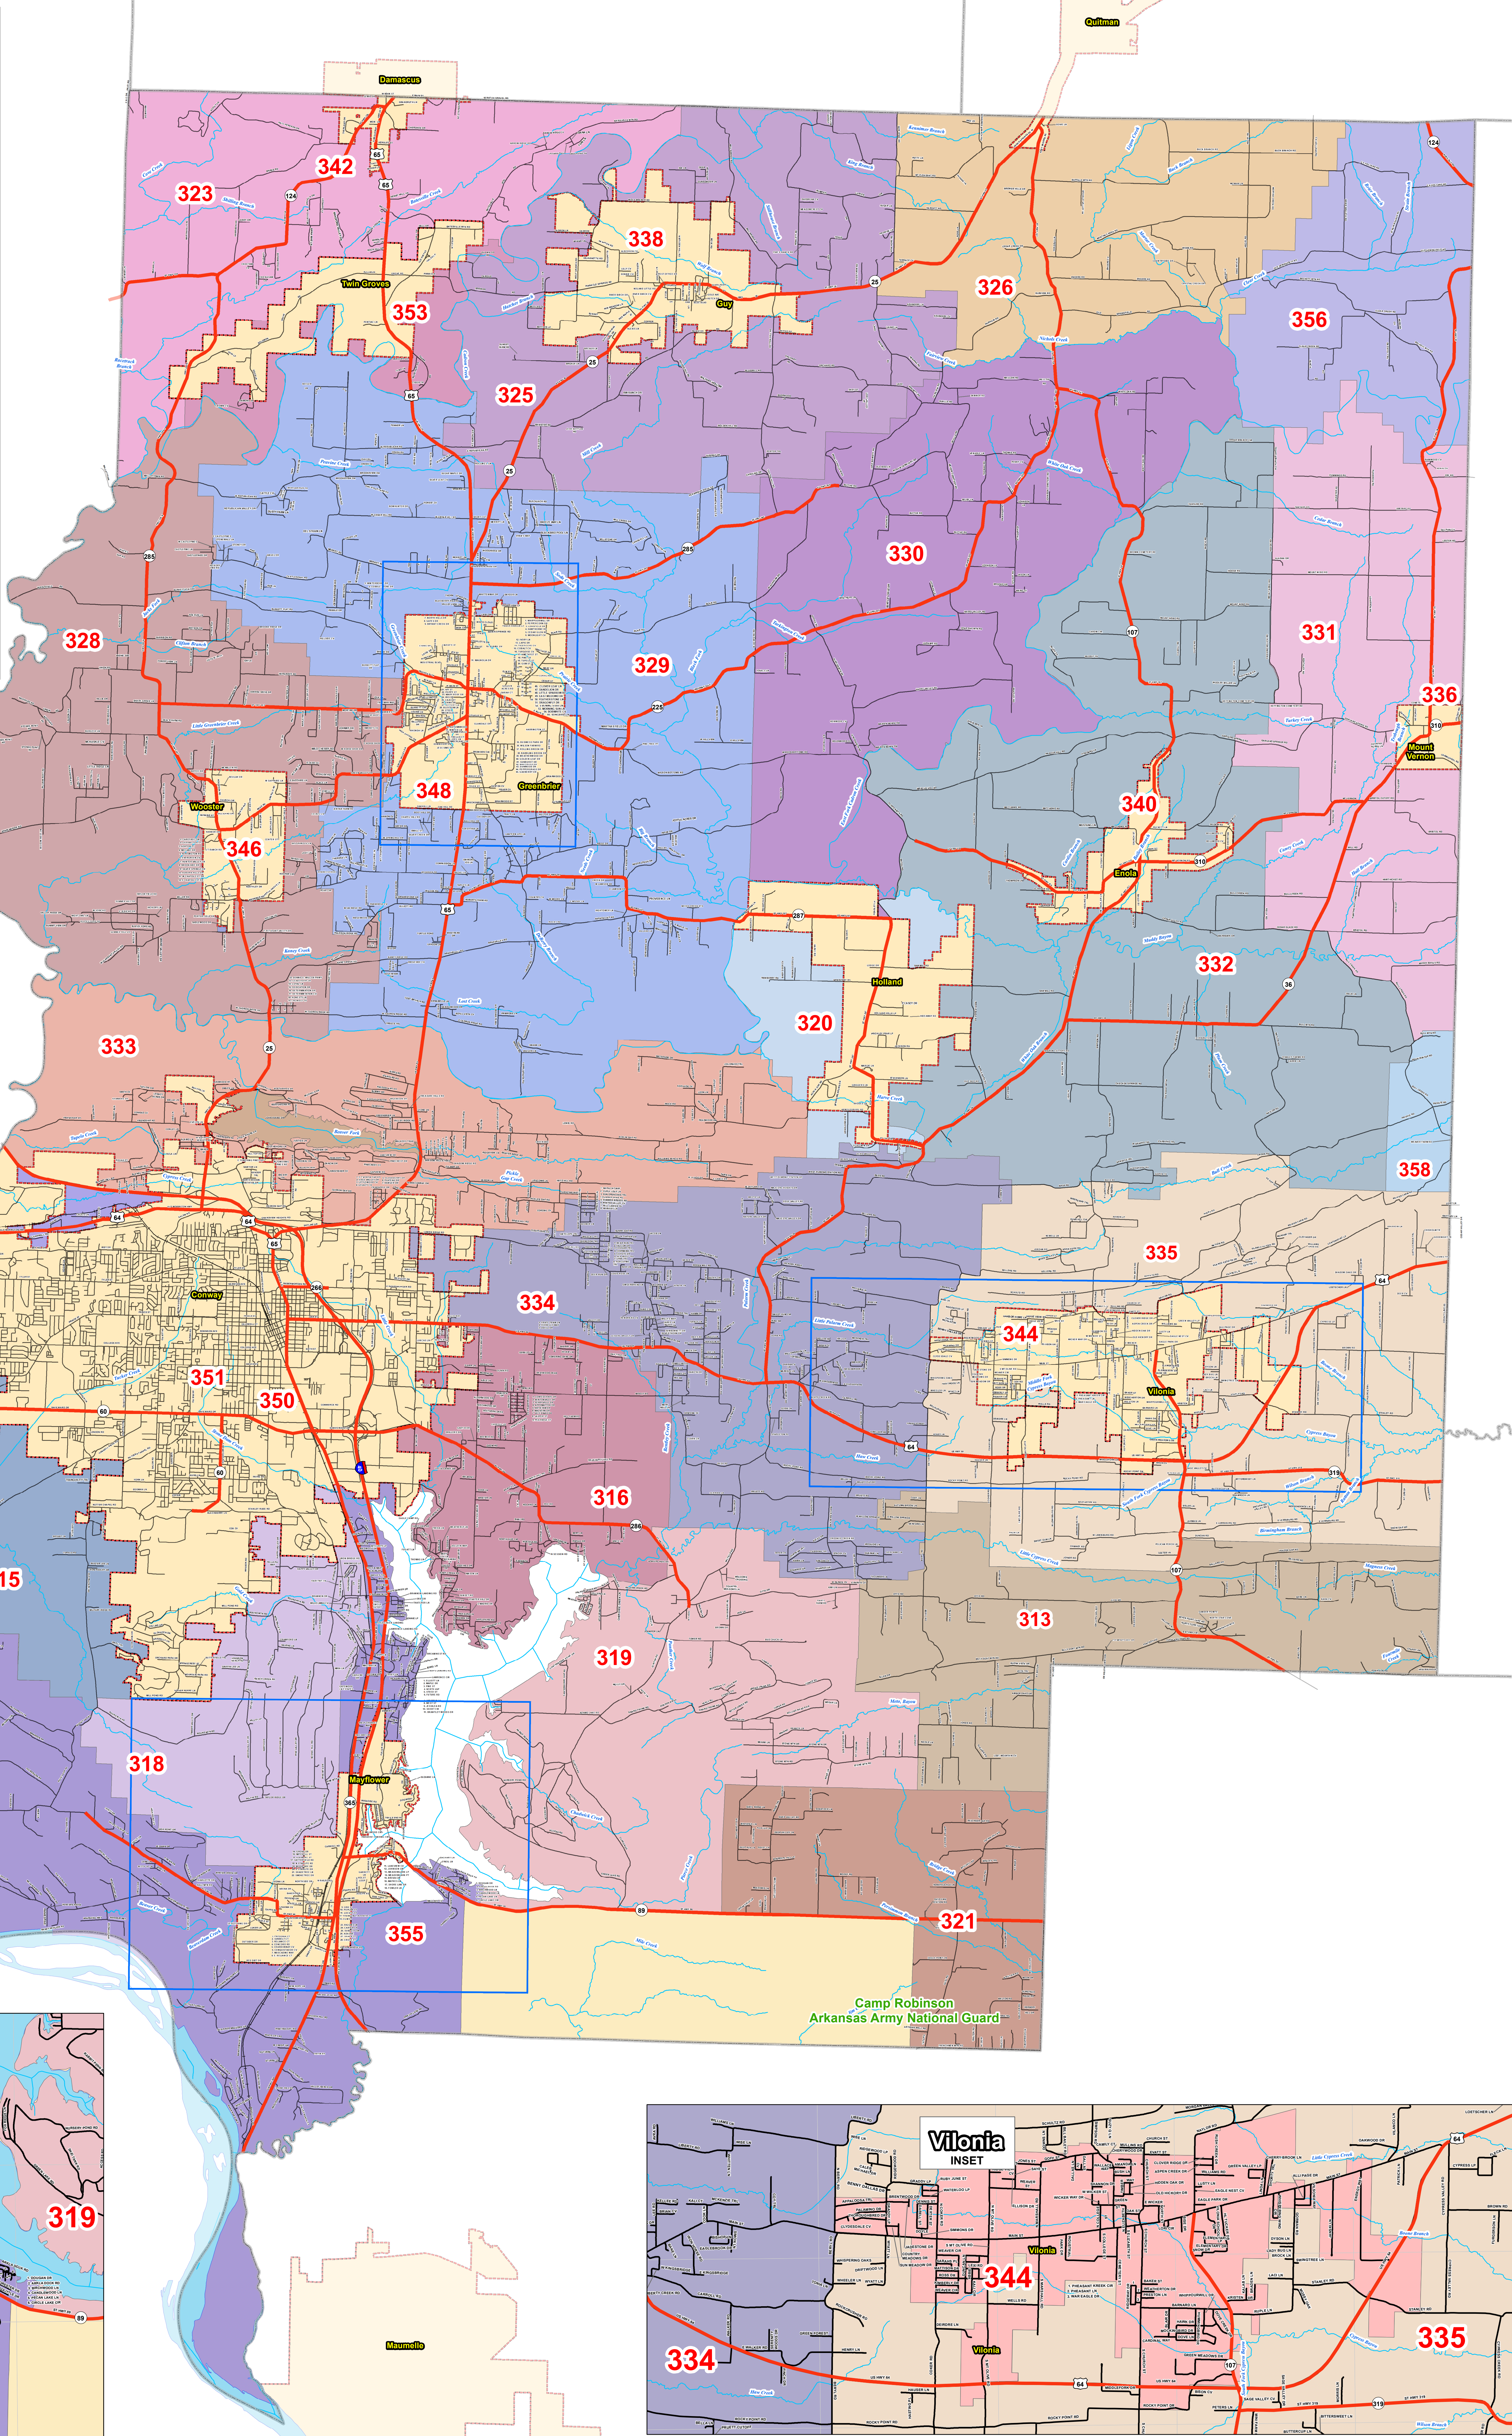

Faulkner County, Arkansas
County Wall Map
Updated June 2022

1 Inch Equals One Mile

0 1 2 4 6 8 Miles

Legend

- OneMap_GDB.DBO CountyBoundaries
- Highway System
- Railroad
- Street Centerline
- Creeks
- River
- Faulkner City Limits
- City Limits

Created By:
Faulkner County
Office of Emergency Management
801 Locust St
Conway, AR 72034
PHONE: 501-450-4935
EMAIL: oem@oem911.net
WEBSITE: www.oem911.net