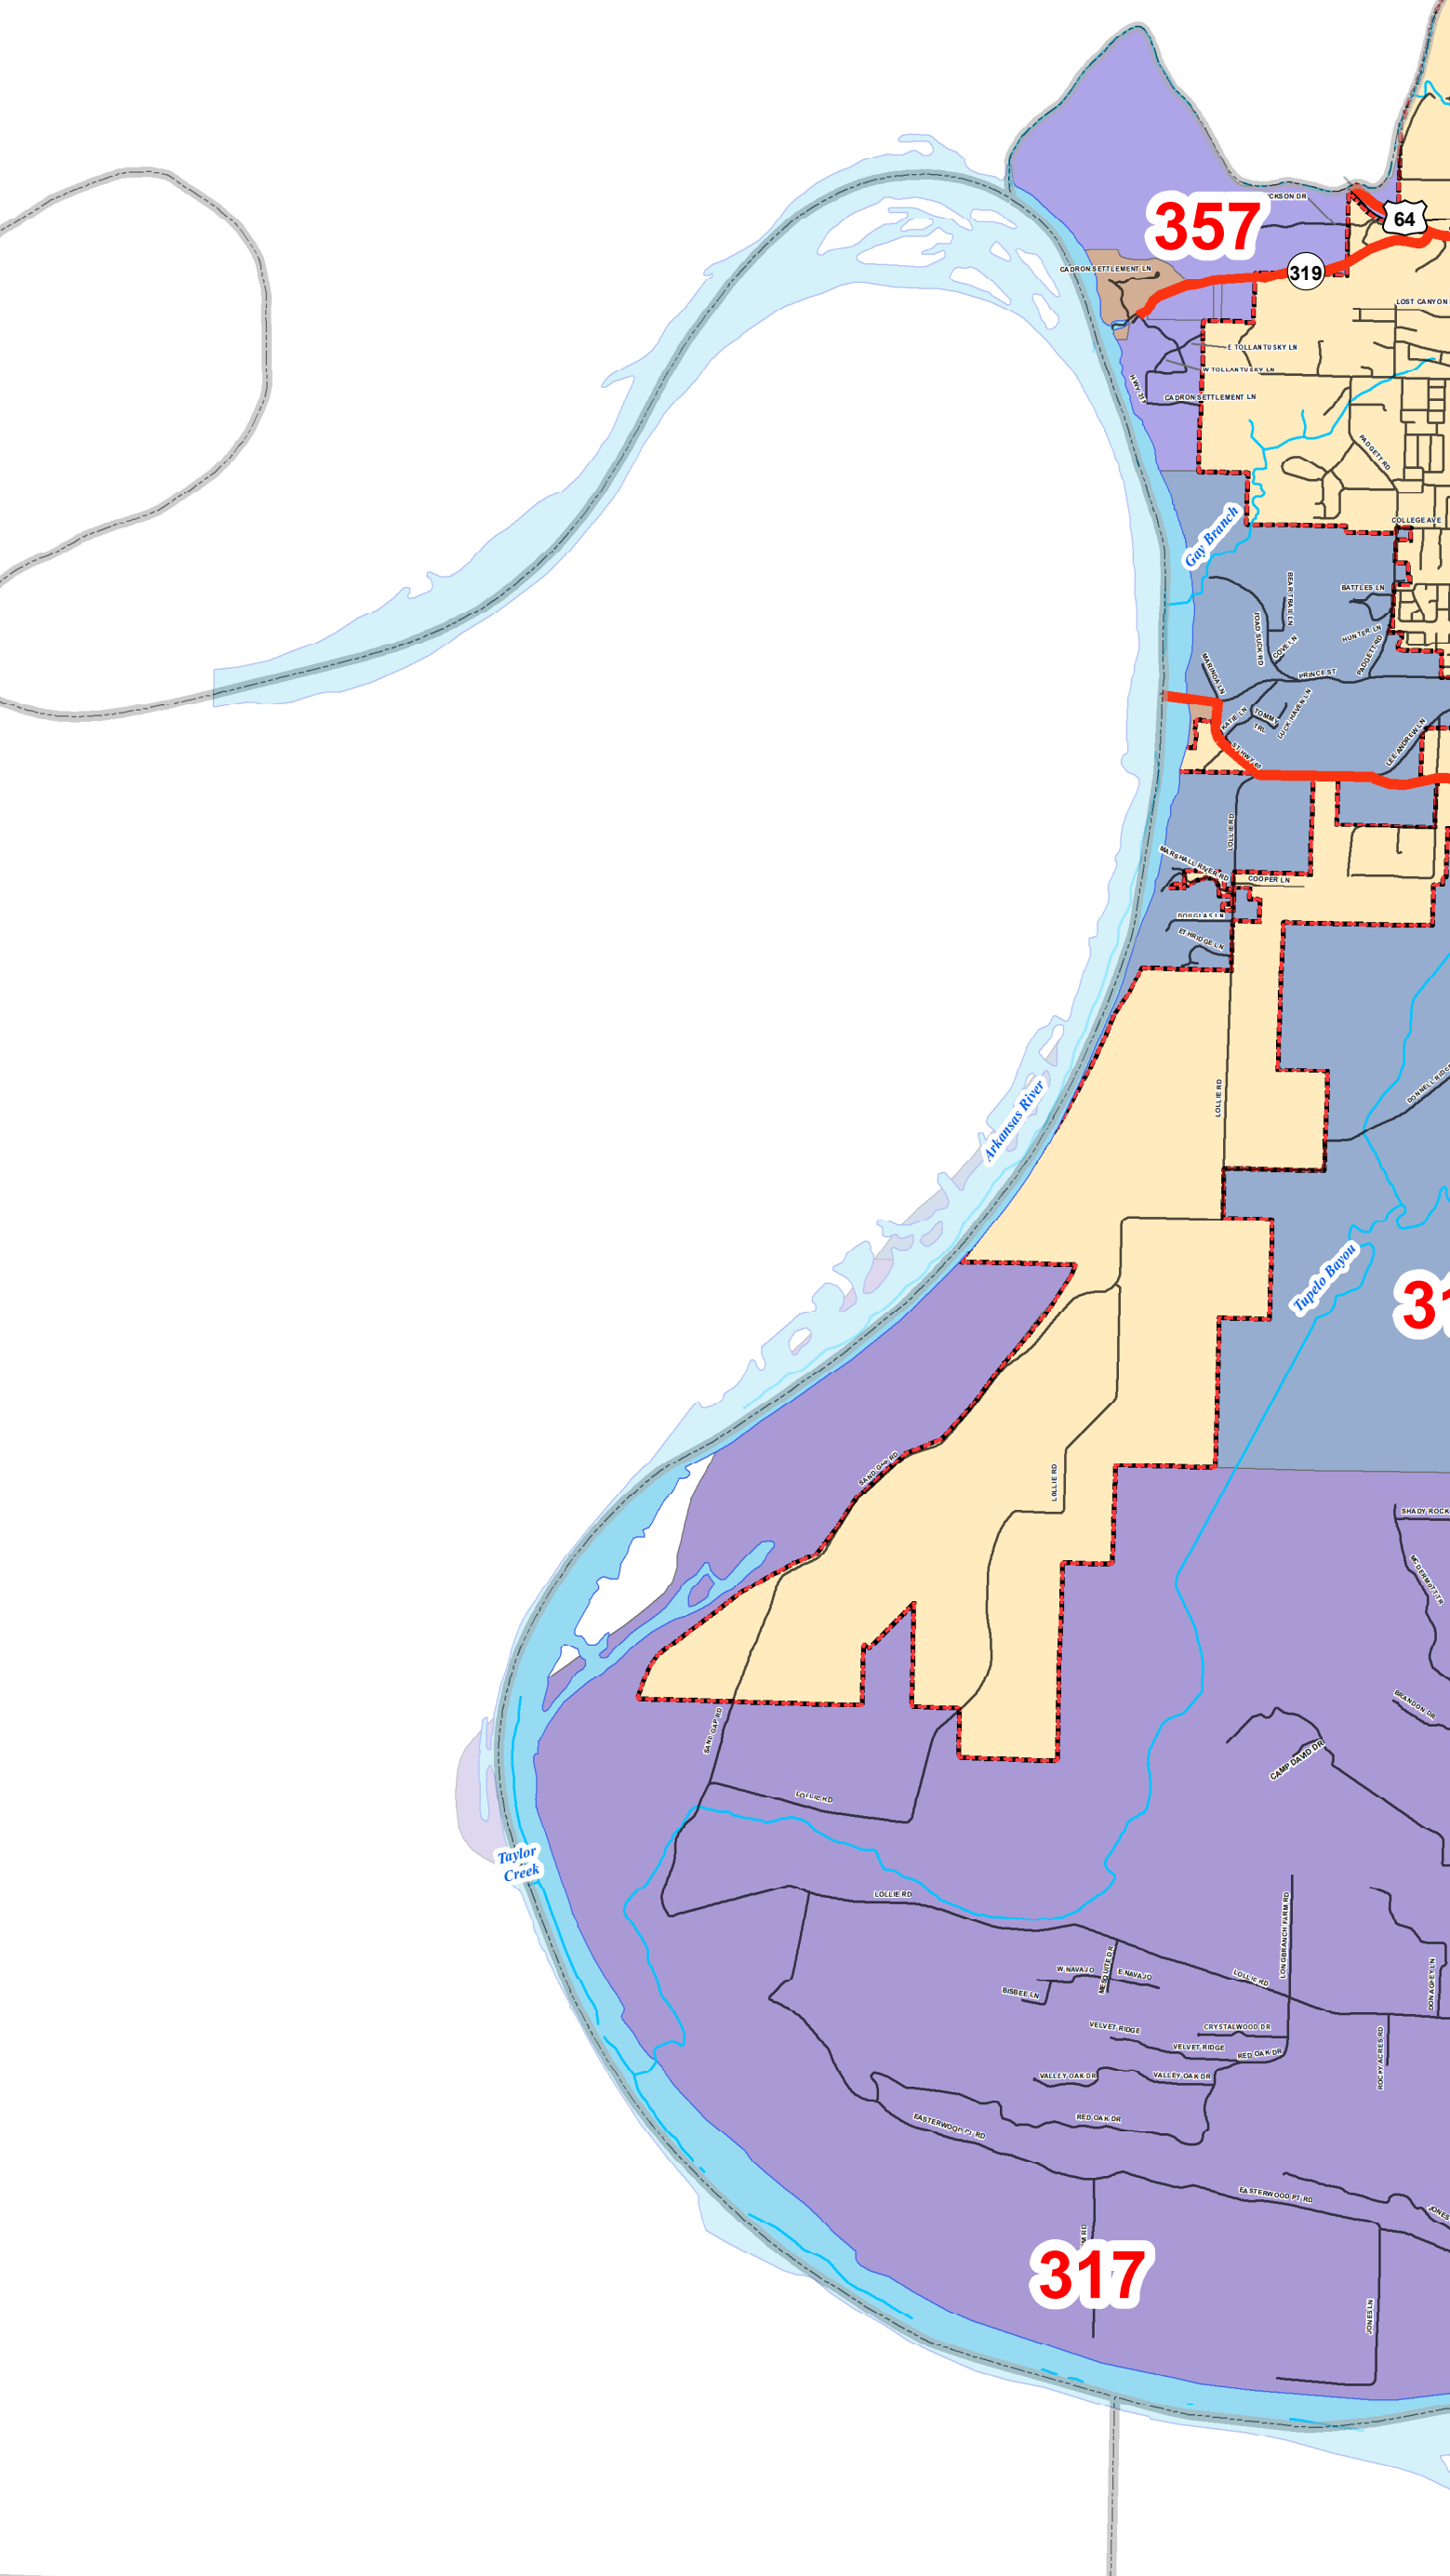

Faulkner County, Arkansas
County Wall Map
Updated June 2022

1 Inch Equals One Mile

0 1 2 4 6 8 Miles

Legend

- OneMap_GDB.DBO CountyBoundaries
- Highway System
- Railroad
- Street Centerline
- Creeks
- River
- Faulkner City Limits
- City Limits

Created By:
Faulkner County
Office of Emergency Management
801 Locust St
Conway, AR 72034
PHONE: 501-450-4935
EMAIL: oem@oem911.net
WEBSITE: www.oem911.net