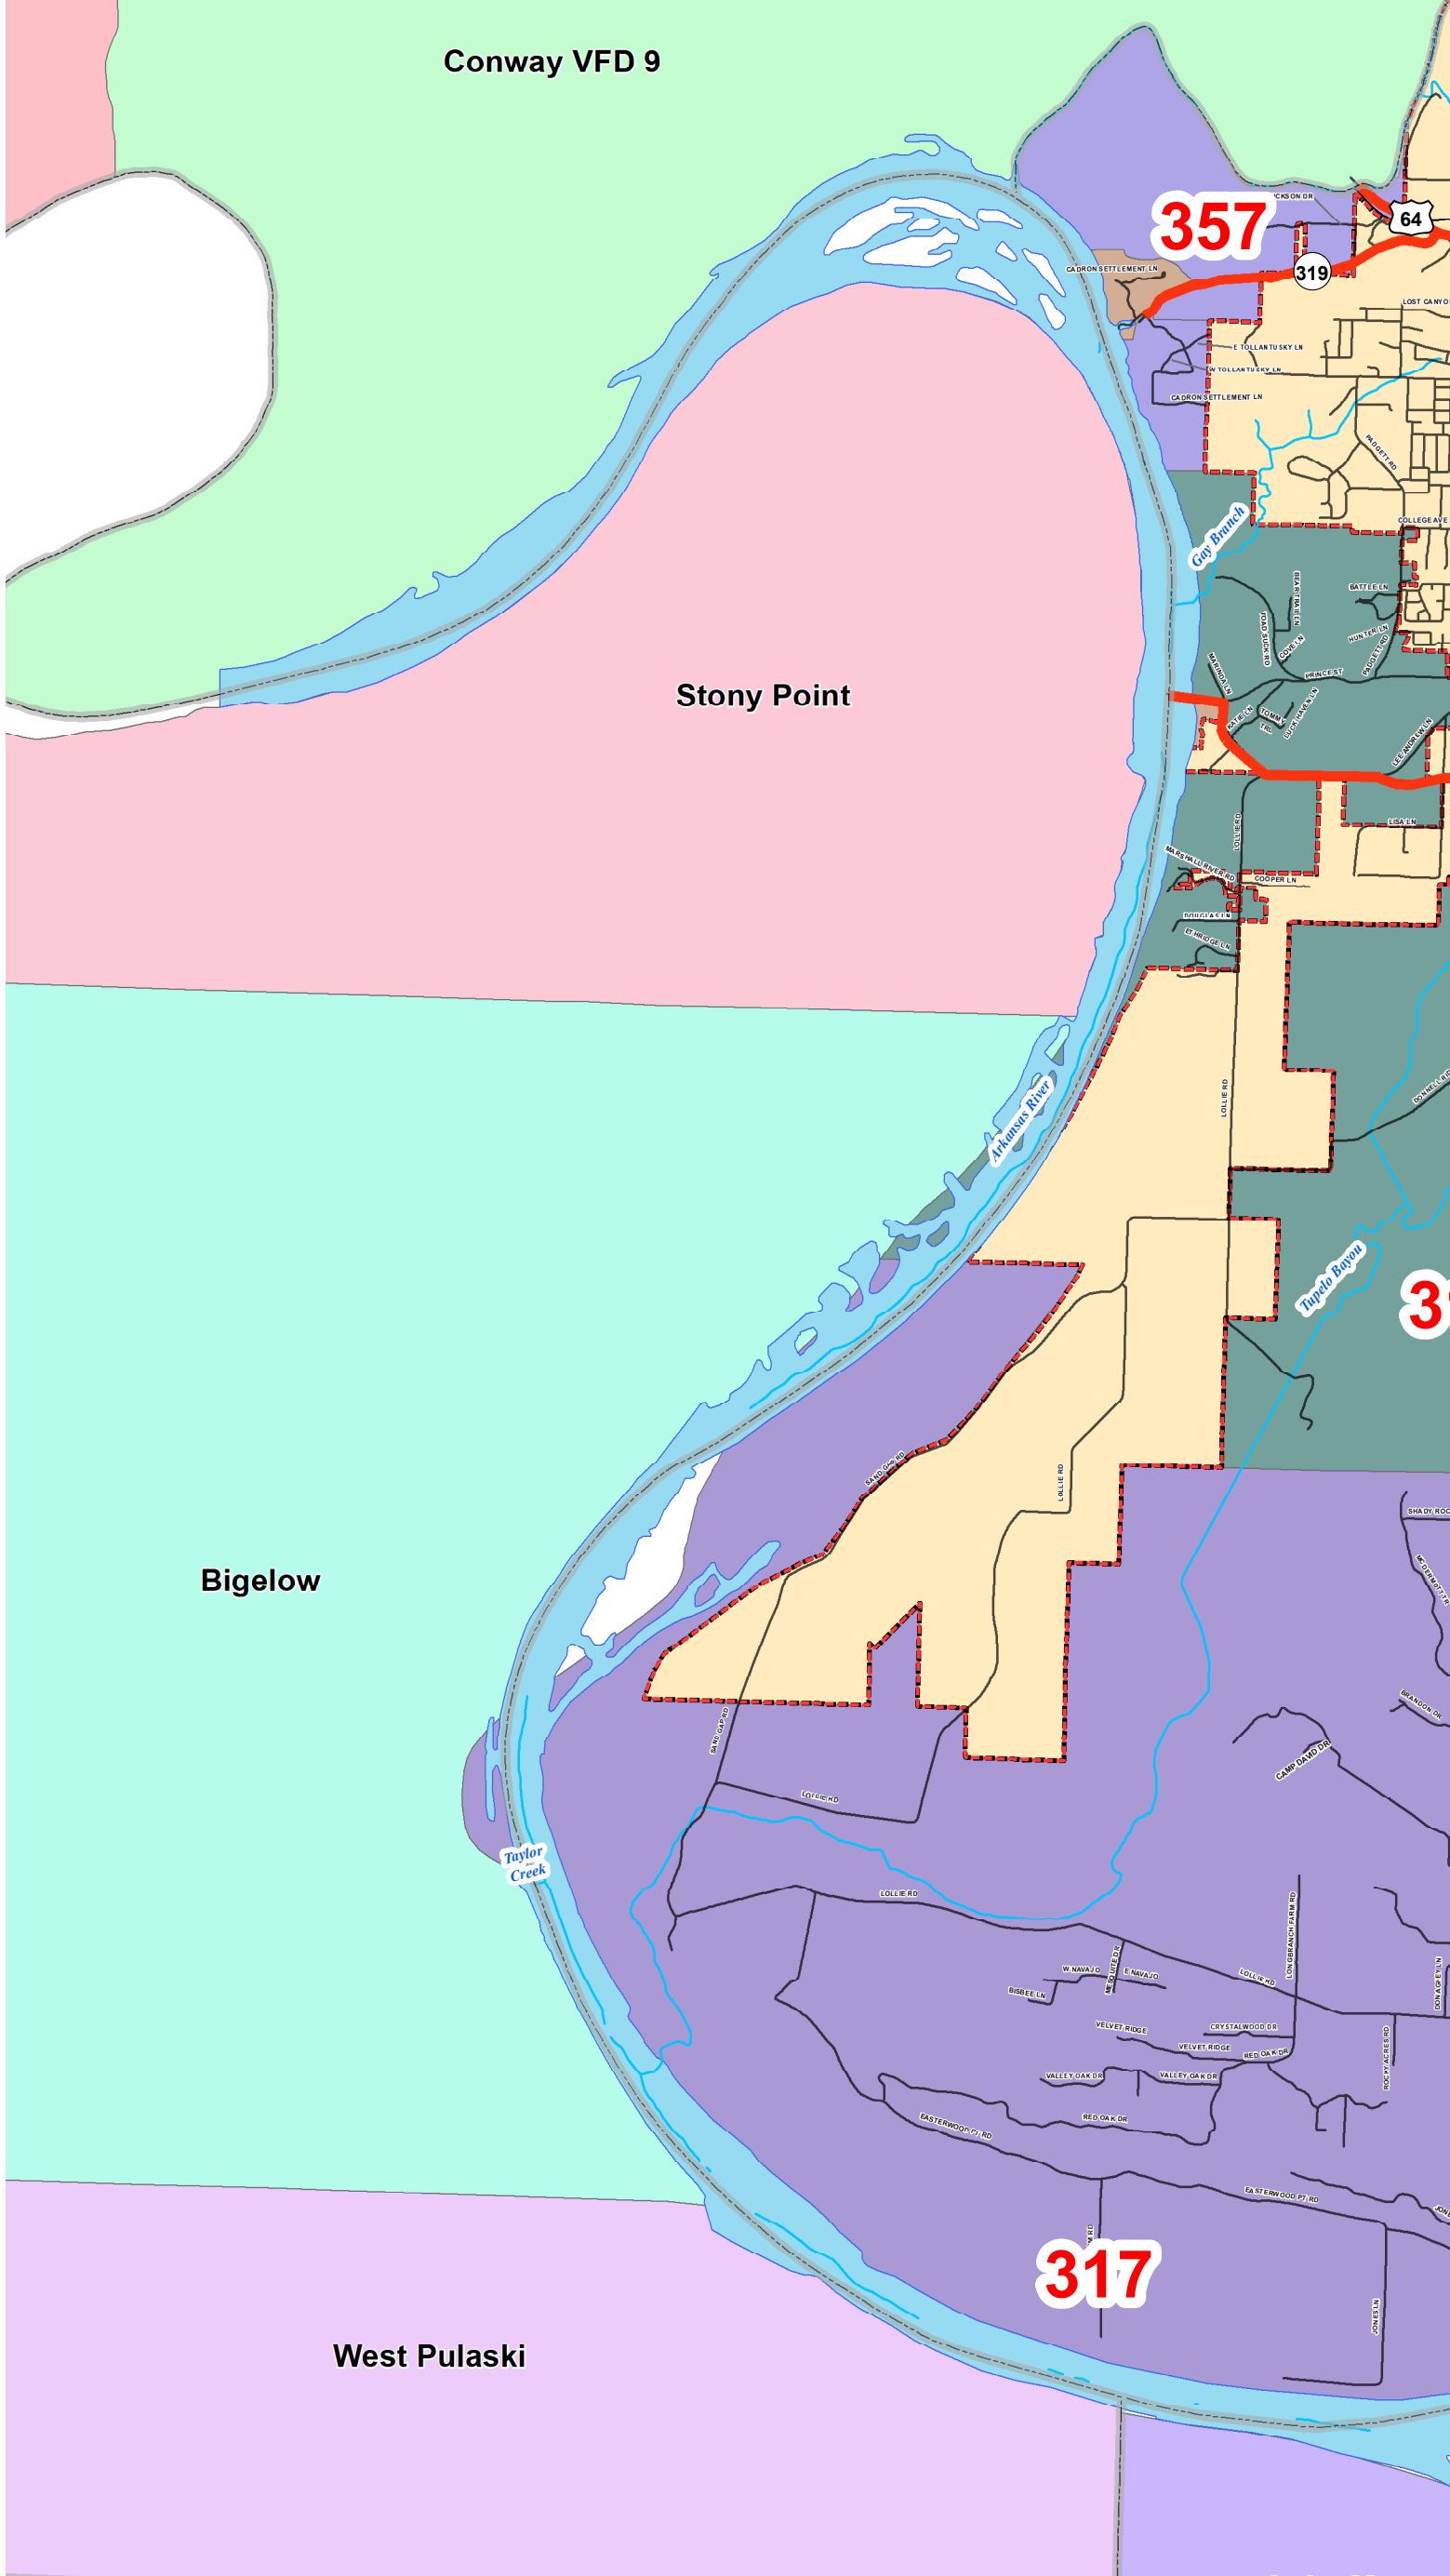

Faulkner County, Arkansas

County Wall Map

Updated October 2024

1 Inch Equals One Mile

0 1 2 4 6 8 Miles

1. **Legend**
2. County Boundary
   - Faulkner City Limits
   - Highway System
   - Railroad
   - Street Centerline
   - Creeks
   - River

Created by
Faulkner County
Office of Emergency Management
57 Acklin Gap Rd
Conway, AR 72032
PHONE: 501-450-4935
EMAIL: oem@faulknercounty.gov
WEBSITE: www.oem911.net