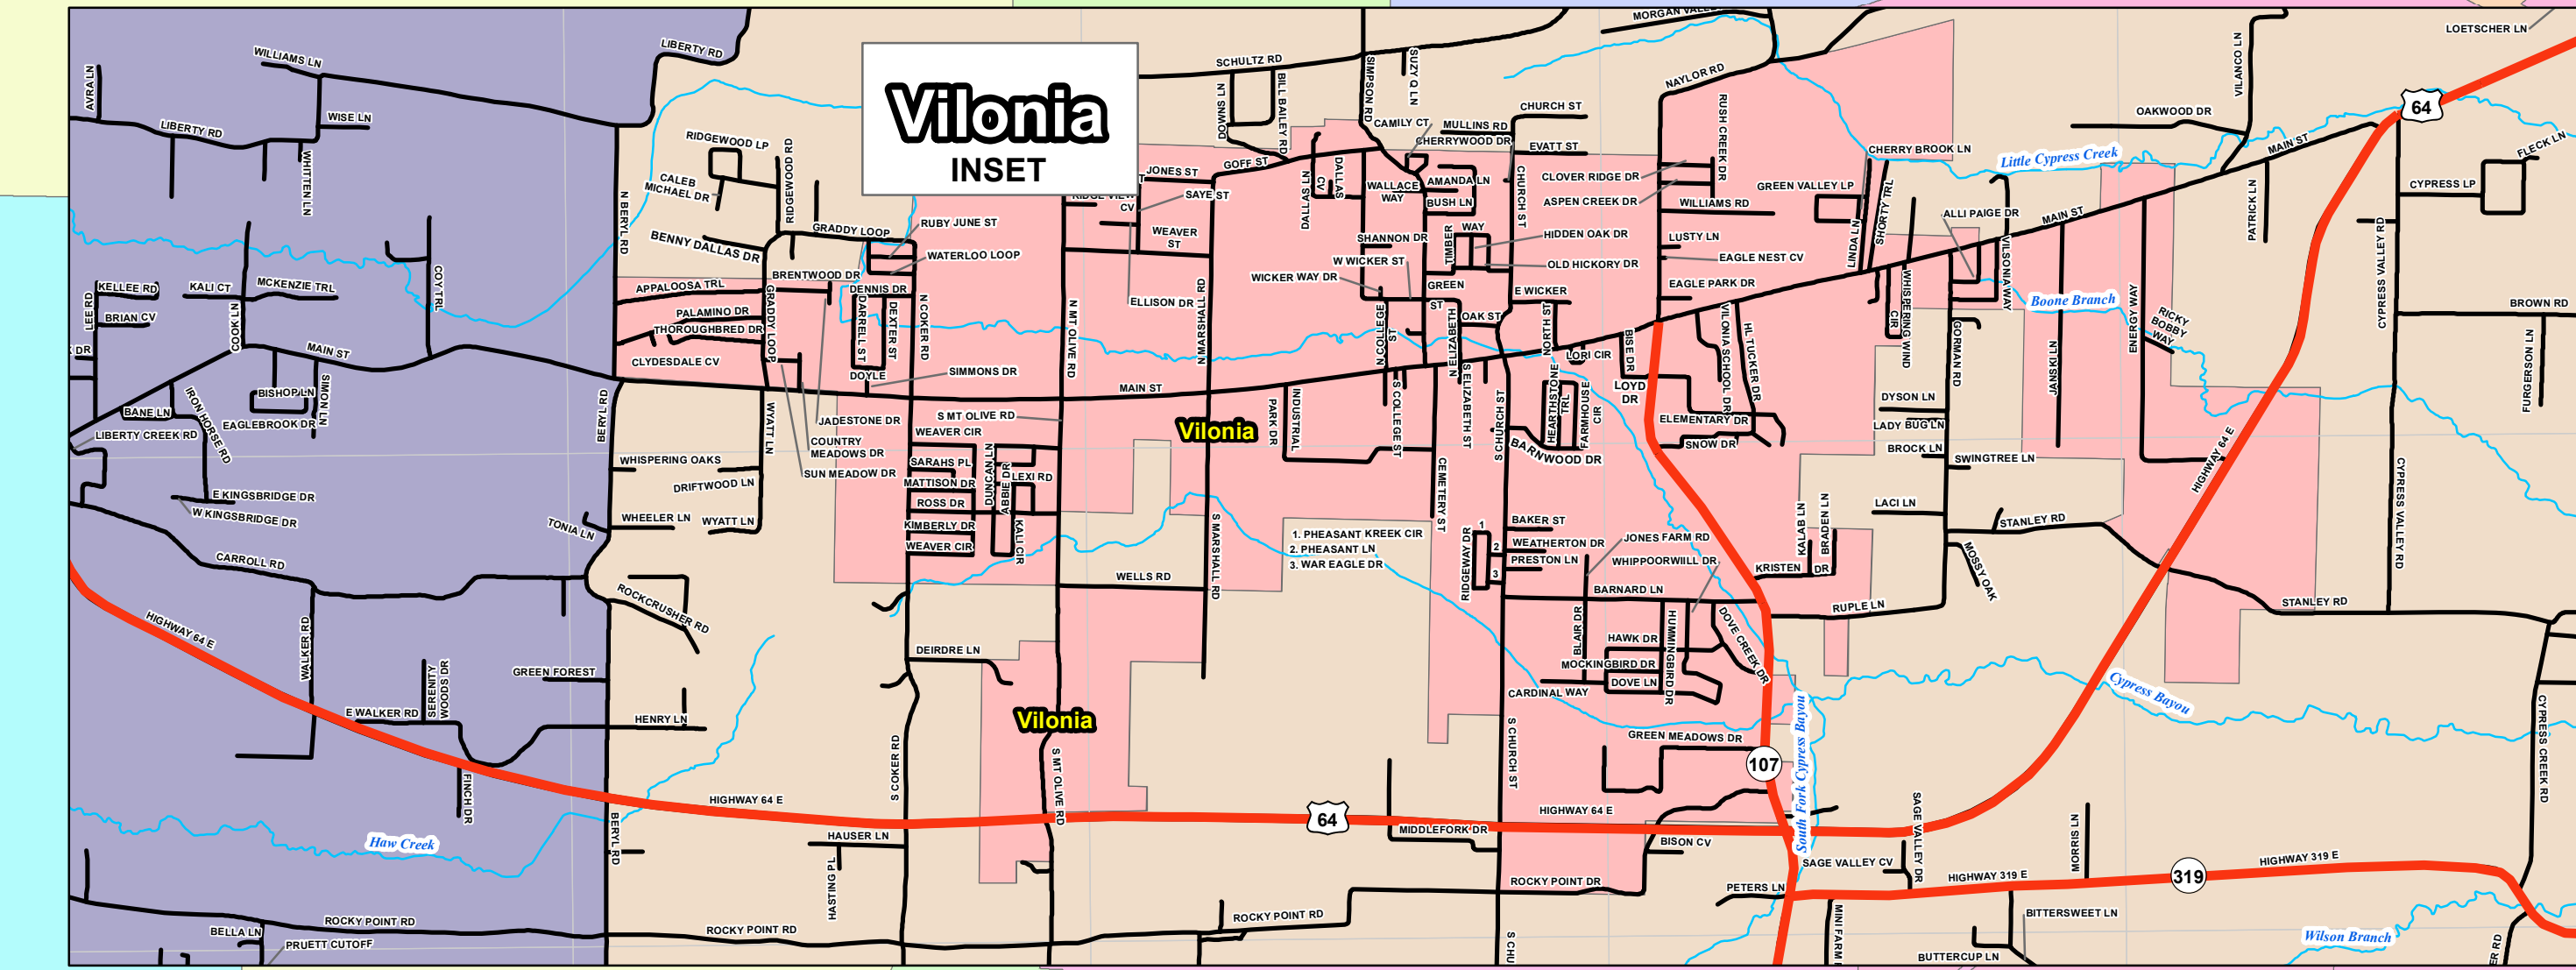

Faulkner County, Arkansas

County Wall Map

Updated October 2024

1 Inch Equals One Mile

0 1 2 4 6 8 Miles

1. **Legend**
2. County Boundary
   - Faulkner City Limits
   - Highway System
   - Railroad
   - Street Centerline
   - Creeks
   - River

Created by
Faulkner County
Office of Emergency Management
57 Acklin Gap Rd
Conway, AR 72032
PHONE: 501-450-4935
EMAIL: oem@faulknercounty.gov
WEBSITE: www.oem911.net